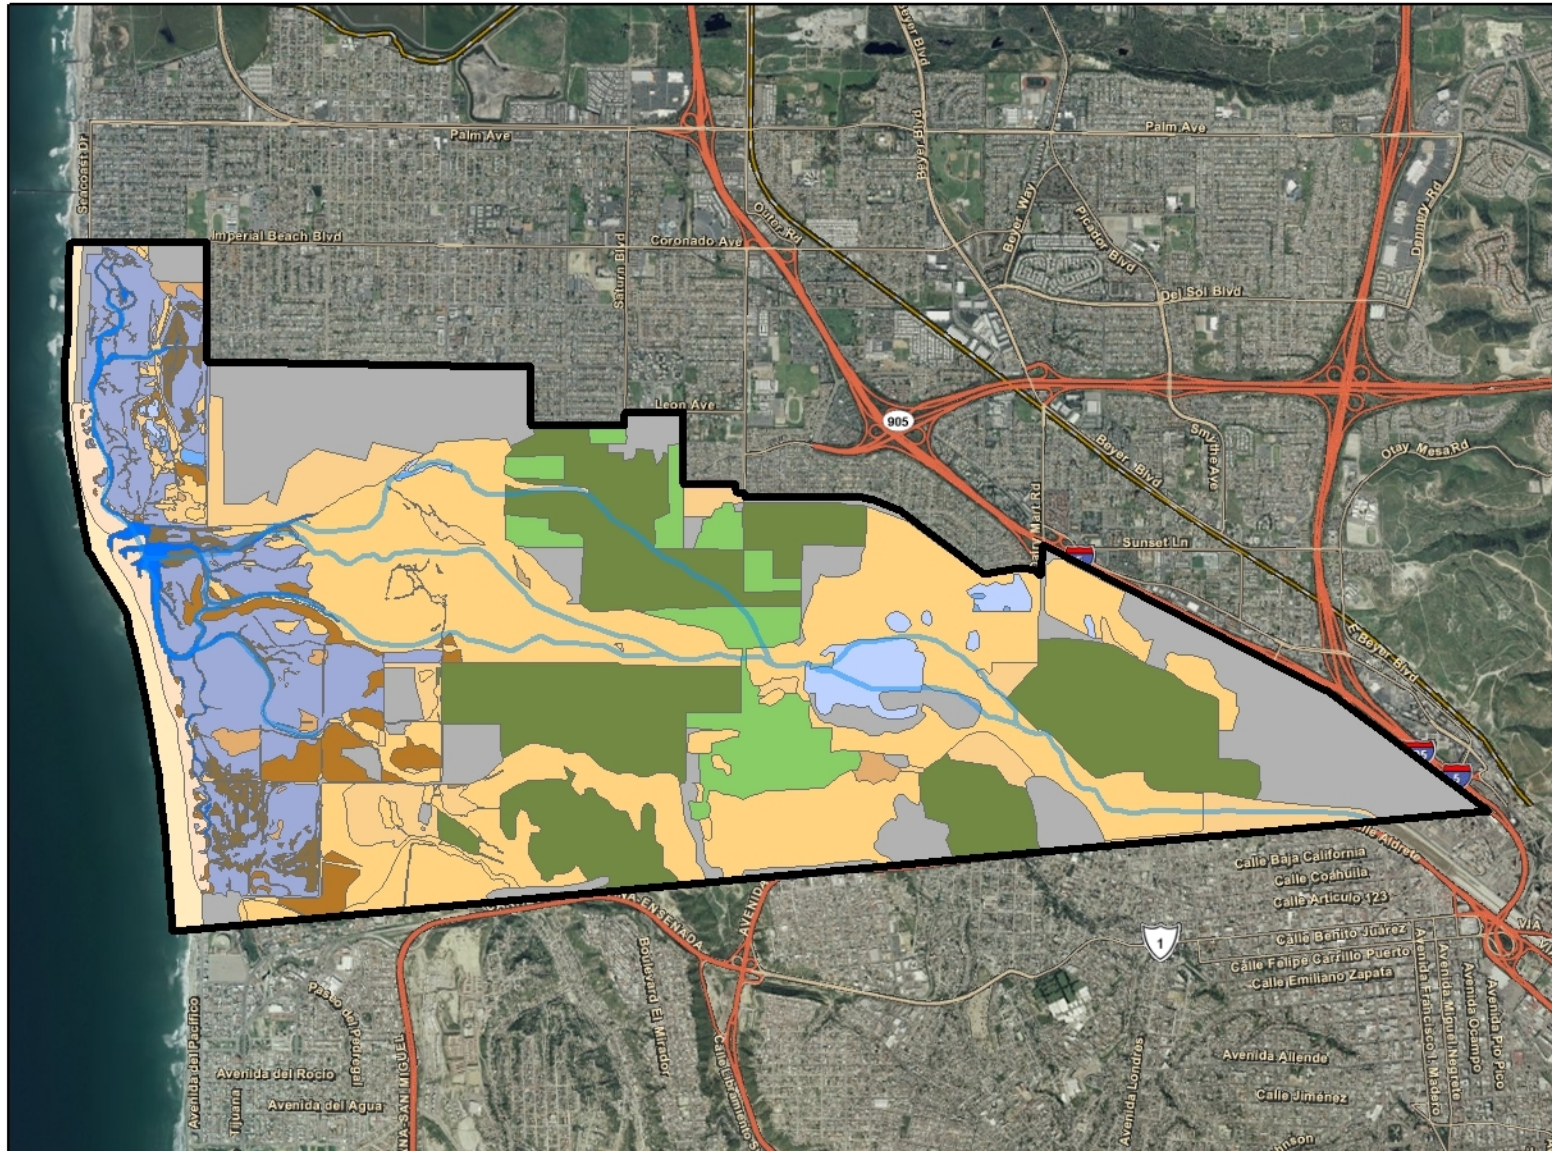

Tijuana River Valley Project -Vegetation Areas

- Legend**
- Tijuana River Valley
 - Tijuana River
 - Agriculture, Extensive - Field/Pasture, Row Crops
 - Agriculture, Intensive - Dairies, Nurseries, Chicken Ranches
 - Beach
 - Coastal and Valley Freshwater Marsh
 - Diegan Coastal Sage Scrub
 - Disturbed Habitat
 - Disturbed Wetland
 - Estuarine
 - Eucalyptus Woodland
 - Freshwater
 - Non-Vegetated Channel
 - Saltpan/Mudflats
 - Southern Coastal Salt Marsh
 - Southern Foredunes
 - Southern Riparian Scrub
 - Urban/Developed
 - Valley and Foothill Grassland